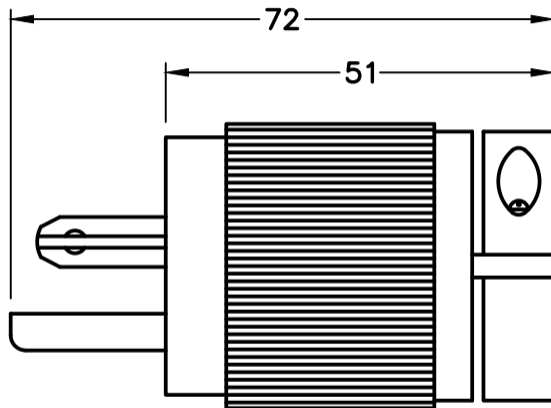

Unit in mm

NEMA 5-20 PLUG
FRONT VIEW

SIDE VIEW