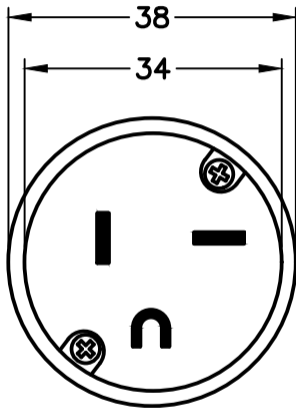

Unit in mm

NEMA 5-20 PLUG
FRONT VIEW

SIDE VIEW